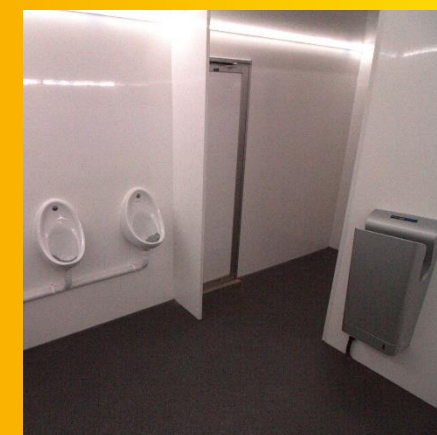

MALE 2+7 VACPOD® TOILET

www.ptl.uk.com

OUR MARKET LEADING 2+7 VACUUM UNIT.

Part of our vacuum range, these 2WC units with 7 urinals can site alongside the 5 bays as a male option. Using 2 x vacuum WCs applying the same sustainable technology, they are a great addition to any event site.

Our 2+7 bay vacuum unit really adds to your green credentials, whilst offering your guests clean, fresh water and vacuum powered loos.

Your party, VIP garden or production areas will never look back!

TECH SPEC

Height:	2.5m
Width:	2.5m
Length:	4.1m
Weight:	1050kg
Hand Wash:	Hot Water
Water Feed:	15mm 1.5Bar
Electric:	16amp / 240v
Colour:	White

Address: Unit 12, Abergarw Trading Estate,
Bridgend, CF32 9LW
Company Reg: 4579436
Company VAT: 810 8787 17

- ▲ Fresh water Vacuum flushing
- ▲ Waste can Either go directly into mains sewerage or a to waste tank
- ▲ 2 x Cubicles with Vacuum China Toilets
- ▲ 7 x Ceramic Urinals
- ▲ 2 x Ceramic Basins in a Vanity Area
- ▲ Electric hand dryers
- ▲ Only requires 1 x 16amp 240V power supply
- ▲ Requires connection to mains water
- ▲ Large Mirror
- ▲ Luxury Soap and Lotion
- ▲ No chemicals so they smell nicer
- ▲ Space required for vacuum and grey waste tanks
- ▲ Please note forklifts are required to load, unload and position this unit