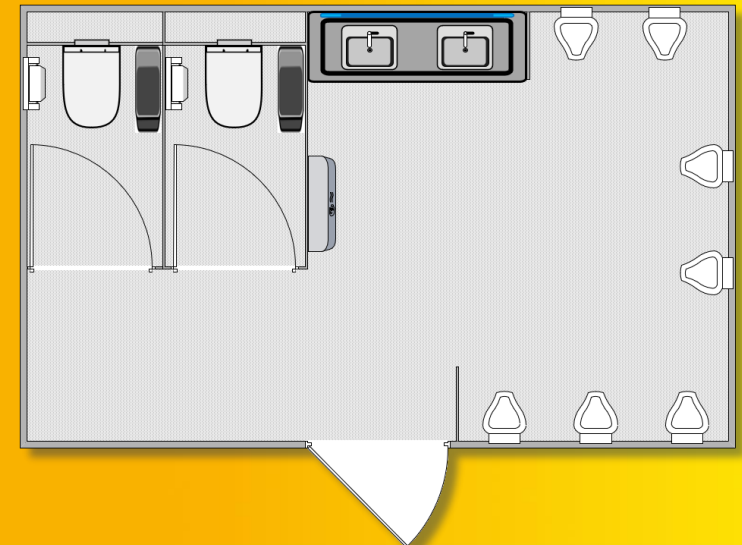

Why choose 2+7 VACPOD®?

- ▲ Fresh water Vacuum flushing
- ▲ Waste can Either go directly into mains sewerage or a to waste tank
- ▲ 2 x Cubicles with Vacuum China Toilets
- ▲ 7 x Ceramic Urinals
- ▲ 2 x Ceramic Basins in a Vanity Area
- ▲ Electric hand dryers
- ▲ Only requires 1 x 16amp 240V power supply
- ▲ Requires connection to mains water
- ▲ Large Mirror
- ▲ Luxury Soap and Lotion
- ▲ No chemicals so they smell nicer
- ▲ Space required for vacuum and grey waste tanks
- ▲ Please note forklifts are required to load, unload and position this unit

FLOOR PLAN