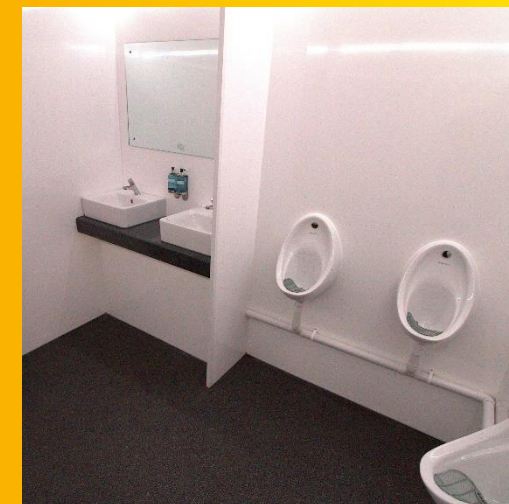

MALE 2+7 VACPOD® TOILET

www.ptl.uk.com

OUR MARKET LEADING 2+7 VACUUM UNIT.

Part of our vacuum range, these 2WC units with 7 urinals can site alongside the 5 bays as a male option. Using 2 x vacuum WCs applying the same sustainable technology, they are a great addition to any event site.

Our 2+7 bay vacuum unit really adds to your green credentials, whilst offering your guests clean, fresh water and vacuum powered loos.

Your party, VIP garden or production areas will never look back!

TECH SPEC

Height:	2.5m
Width:	2.5m
Length:	4.1m
Weight:	1050kg
Hand Wash:	Hot Water
Water Feed:	15mm 1.5Bar
Electric:	16amp / 240v
Colour:	White

Address: Unit 12, Abergarw Trading Estate,
Bridgend, CF32 9LW
Company Reg: 4579436
Company VAT: 810 8787 17

- ▲ Fresh water Vacuum flushing
- ▲ Waste can Either go directly into mains sewerage or a to waste tank
- ▲ 2 x Cubicles with Vacuum China Toilets
- ▲ 7 x Ceramic Urinals
- ▲ 2 x Ceramic Basins in a Vanity Area
- ▲ Electric hand dryers
- ▲ Only requires 1 x 16amp 240V power supply
- ▲ Requires connection to mains water
- ▲ Large Mirror
- ▲ Luxury Soap and Lotion
- ▲ No chemicals so they smell nicer
- ▲ Space required for vacuum and grey waste tanks
- ▲ Please note forklifts are required to load, unload and position this unit