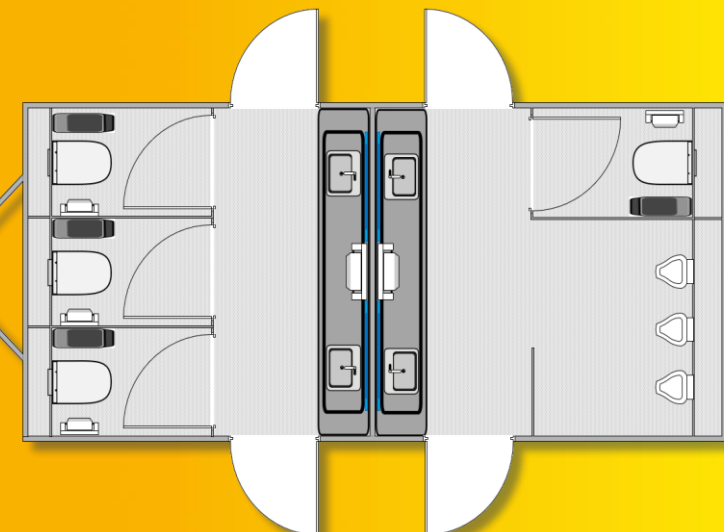

Why choose 3+1 Trailer Mounted Toilet?

- ▲ Ideal for weddings, hospitality and backstage at festivals
- ▲ Hot and cold water
- ▲ Self-contained, no need for water or waste connection
- ▲ High level of comfort
- ▲ Available in a number of different configurations
- ▲ Also available as a vacuum unit
- ▲ 3 x ceramic ladies toilets
- ▲ 2 x ceramic ladies basins
- ▲ 1 x ceramic gents toilets
- ▲ 2 x ceramic gents basins
- ▲ 3 x ceramic urinals
- ▲ Large mirrors
- ▲ Luxury soap

FLOOR PLAN